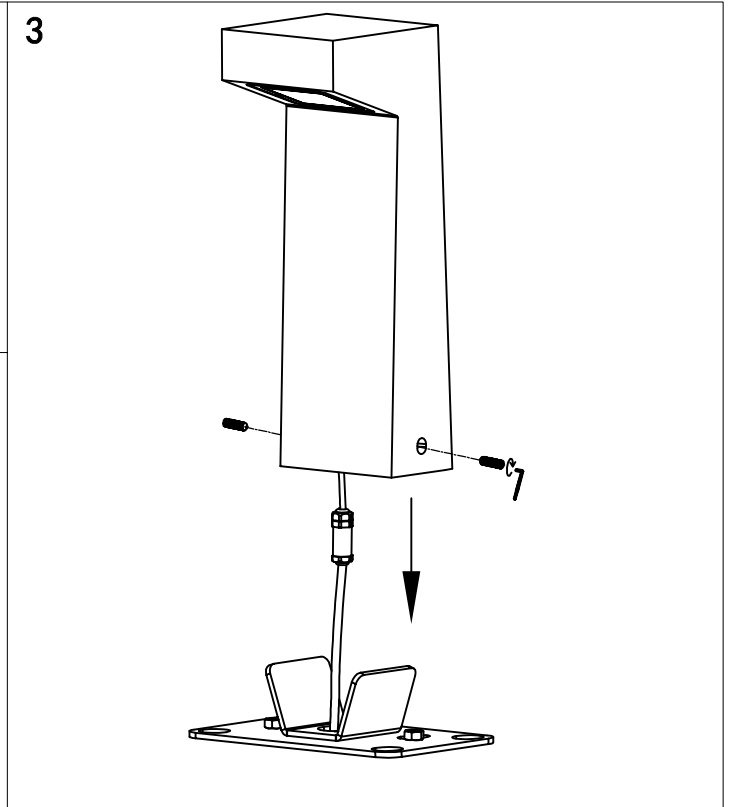

**ATTENTION: FOR THIS OPERATION YOU HAVE TO CUT OFF THE POWER**

MAXIMUM  
220-240V~ 50/60Hz Total:10.3W  
LED 9.6W

**ATTENTION: FOR THIS OPERATION YOU HAVE TO CUT OFF THE POWER**

MAXIMUM  
220-240V~ 50/60Hz Total:10.3W  
LED 9.6W