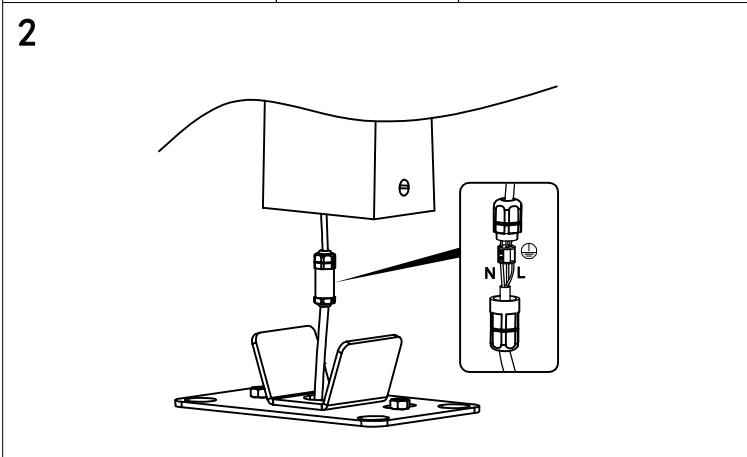

**ATTENTION: FOR THIS OPERATION YOU HAVE TO CUT OFF THE POWER**

MAXIMUM  
220-240V~ 50/60Hz Total:10.3W  
LED 9.6W

**ATTENTION: FOR THIS OPERATION YOU HAVE TO CUT OFF THE POWER**

MAXIMUM  
220-240V~ 50/60Hz Total:10.3W  
LED 9.6W